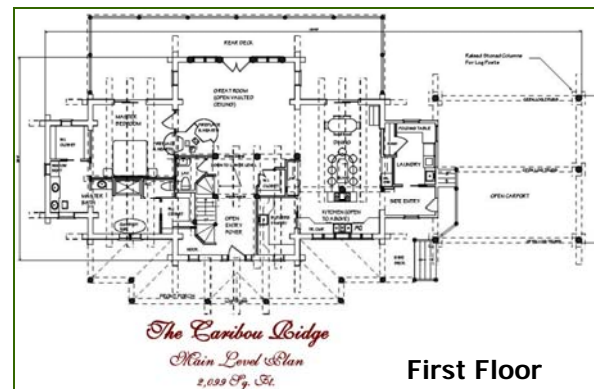

The Caribou Ridge

A handcrafted log classic, from the White Eagle Yankee Handcrafter's Series. This plan offers upscale architecture, great curb appeal, and an array of popular features and amenities.

Full scribe log work, a wonderful floor plan, and rich traditional elements are a perfect balanced formula for the success of this design.

From our Handcrafter's Selection, premium materials, affordable pricing.

1st Floor: 2,099 sq. ft. Total Area: 3,069 sq. ft.
 2nd floor: 970 sq. ft. Package Price: Call For Prices