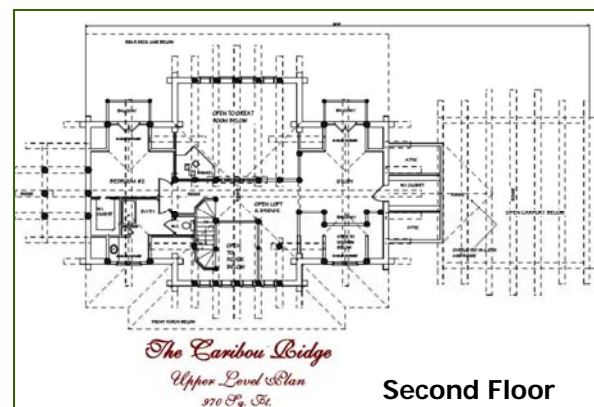

The Caribou Ridge

A handcrafted log classic, from the White Eagle Yankee Handcrafter's Series. This plan offers upscale architecture, great curb appeal, and an array of popular features and amenities.

Full scribe log work, a wonderful floor plan, and rich traditional elements are a perfect balanced formula for the success of this design.