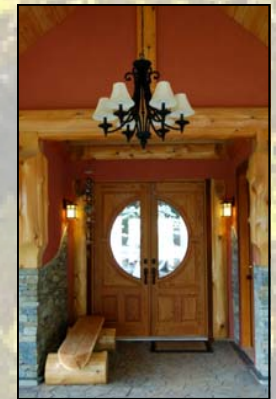

Strength - Warmth - Beauty

Find Hundreds of Photos at www.WhiteEagle.biz

As Featured In **Log Home Living**
September 2007